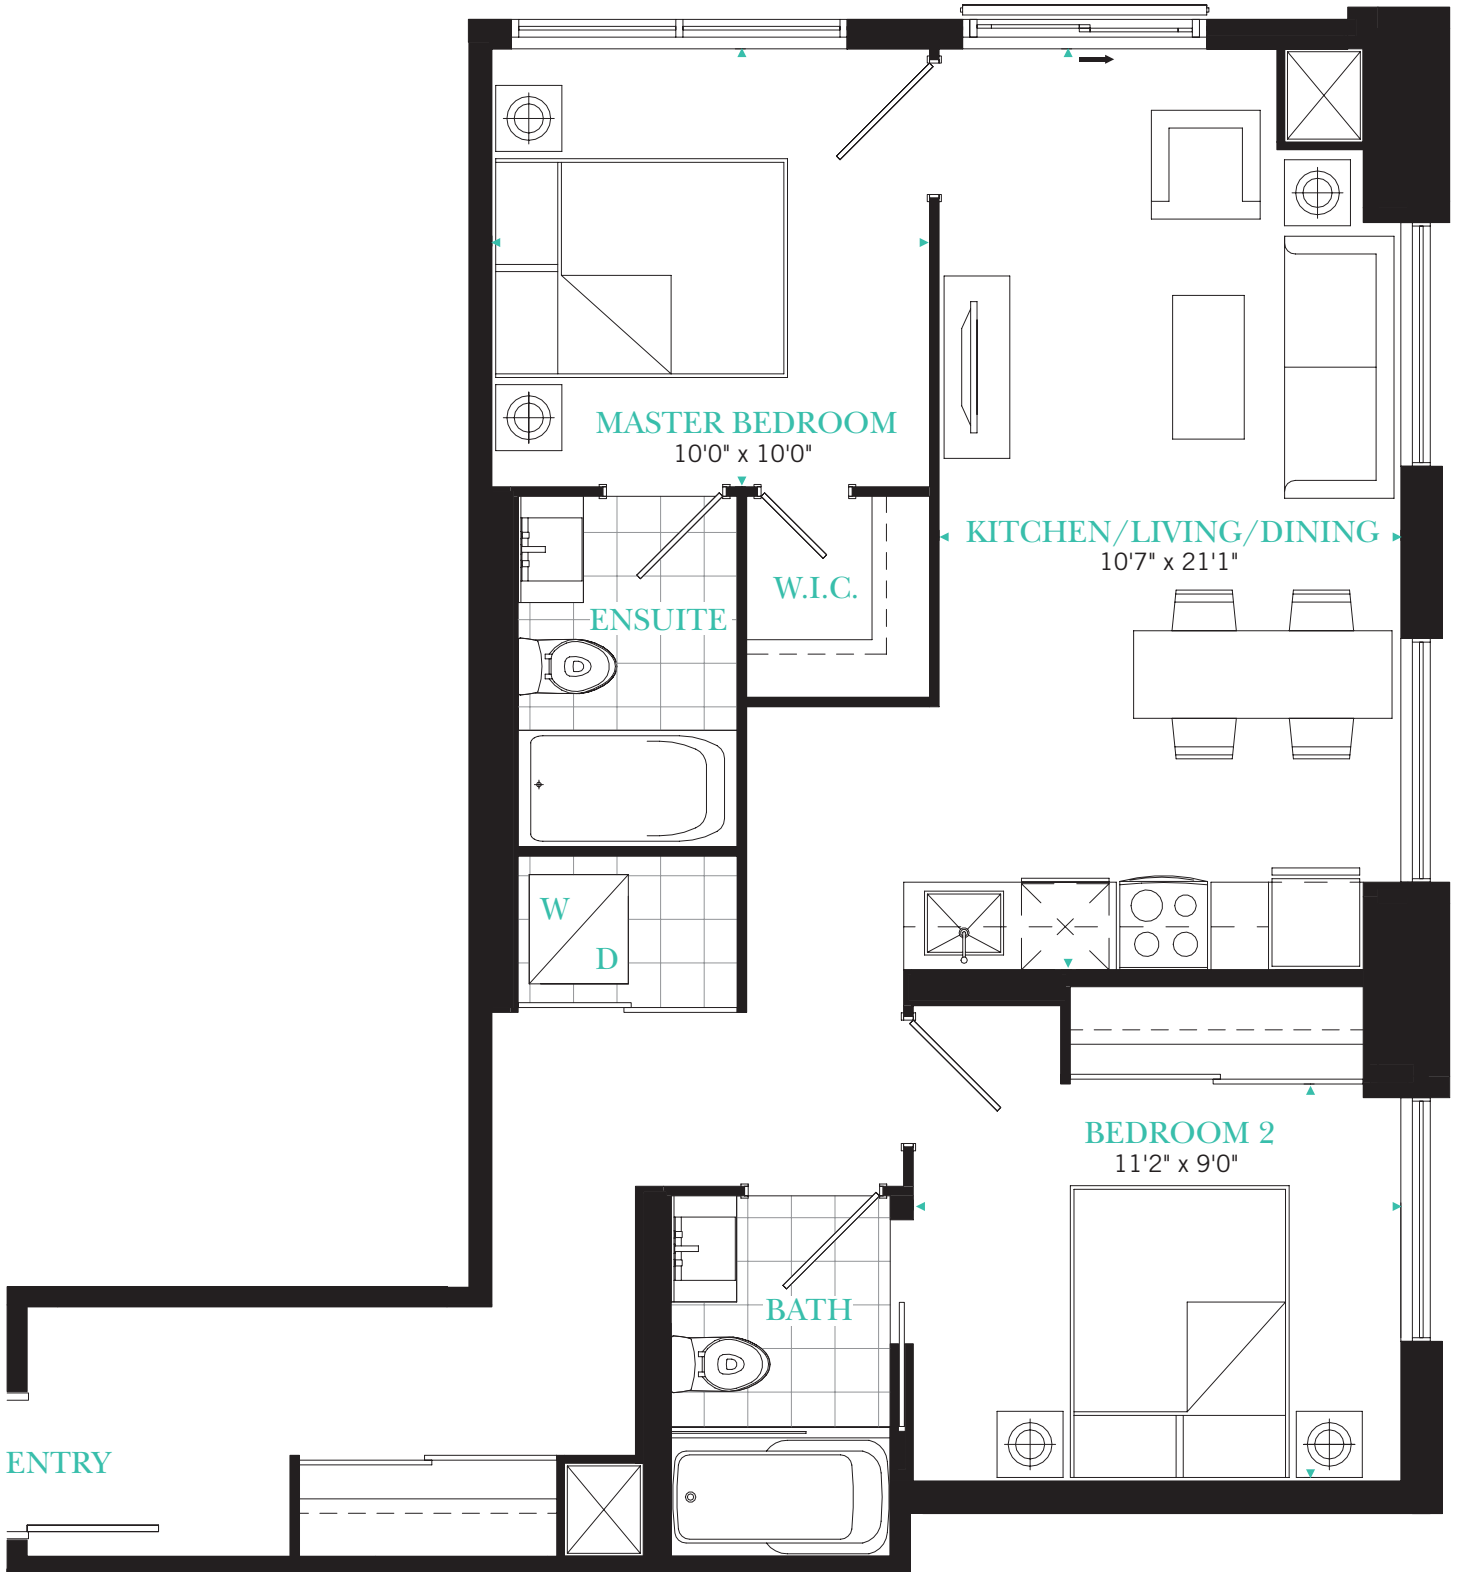

RESIDENCE FOUR

2 BEDROOM

Suite Area: **834** SQ.FT.

With Juliet Balcony

FLOOR 13

FLOOR 14-40

JOHN STREET

PEARL STREET

All areas and stated room dimensions are approximate. Sizes and specifications are subject to change without notice. Actual living area and balcony/terraces may vary from floor stated areas. E. & O.E.